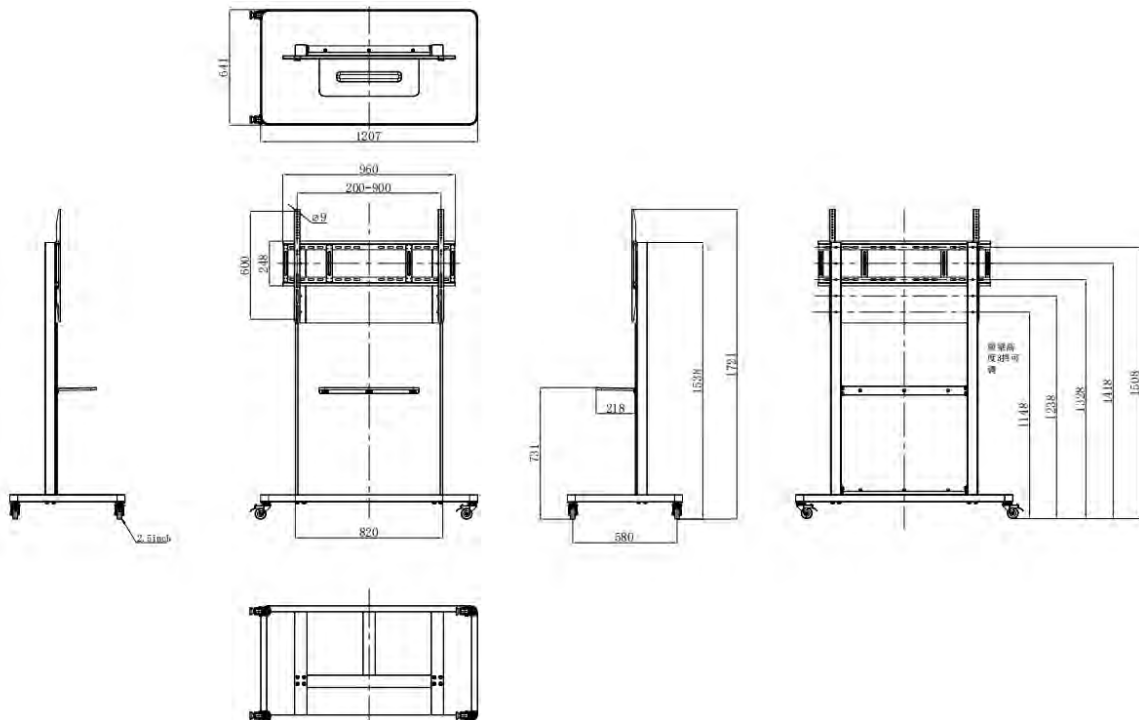

Mobile Stand for Interactive Screens

Appearance

Dimensions

Physical Specifications

Dimension (L×W×H)	48"×25"×68"
Dimension with Package (L×W×H)	61"×36"×5"
Net Weight	83Lbs
Gross Weight	100Lbs
Max Load	265Lbs
Max Screen Size	55-98 inch
Castor Size	2.5inch
Matching Wall Mount	WIB9060F/WIB9060G
Color	Gray (bracket),Black (Hanging plate) White(optional)

Accessories

Screw Accessory Package	×1
Wall Mounts	×2 Optional
Installation Manual	×1